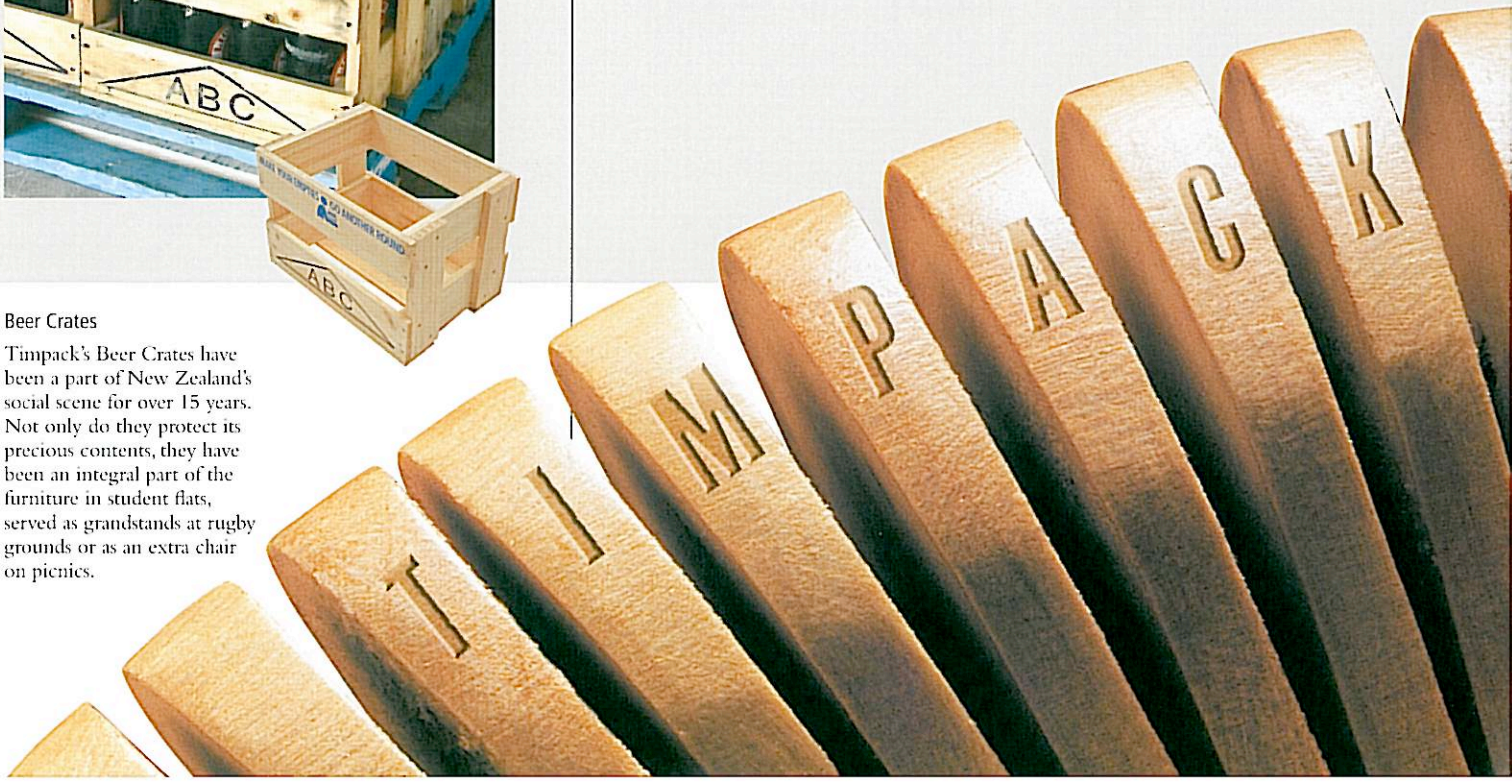

Collapsible Bins

The safe and secure way to transport bulk product. Strong, fully-encased, collapsible bins simply unclip to give easy access.

Picking Bins

When you want to lessen the amount of handling of fruit and vegetables, Timpack's Picking Bins provide the simple solution. They're hygienic, lightweight yet strong and come in a wide variety of sizes.

Cable Drums

Thousands upon thousands of kilometers of cabling have been unwound from Timpack Cable Drums over the years. These sturdy and practical Cable Drums are available in a variety of sizes and are indispensable to the building and upkeep of New Zealand's infrastructure.

Beer Crates

Timpack's Beer Crates have been a part of New Zealand's social scene for over 15 years. Not only do they protect its precious contents, they have been an integral part of the furniture in student flats, served as grandstands at rugby grounds or as an extra chair on picnics.

Pallets

The pallet is the very foundation of Timpack's success. The pallet revolutionized the transport industry when first introduced and it is still the cornerstone of a cost-effective transport system. Available in a range of sizes in both 2 and 4 way entry configurations.