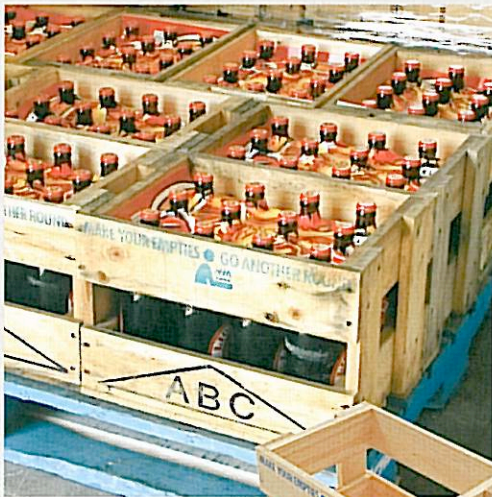

Cable Drums

Thousands upon thousands of kilometers of cabling have been unwound from Timpack Cable Drums over the years. These sturdy and practical Cable Drums are available in a variety of sizes and are indispensable to the building and upkeep of New Zealand's infrastructure.

Beer Crates

Timpack's Beer Crates have been a part of New Zealand's social scene for over 15 years. Not only do they protect its precious contents, they have been an integral part of the furniture in student flats, served as grandstands at rugby grounds or as an extra chair on picnics.