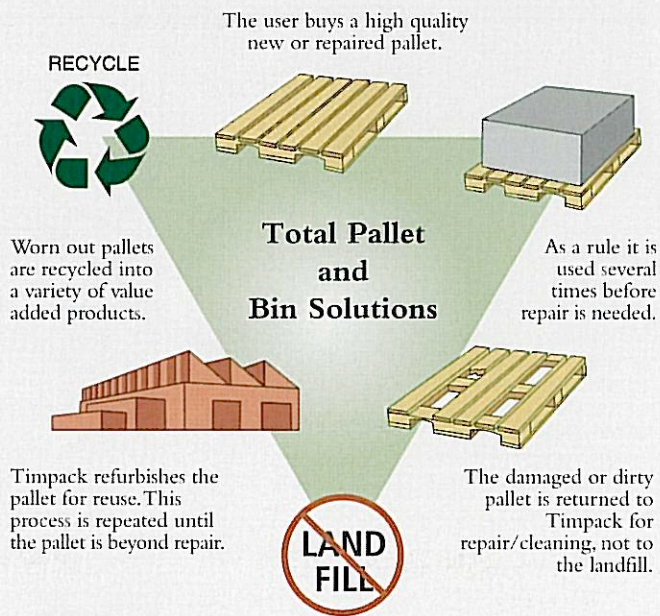

Collapsible Bins

The safe and secure way to transport bulk product. Strong, fully-encased, collapsible bins simply unclip to give easy access.

Picking Bins

When you want to lessen the amount of handling of fruit and vegetables, Timpack's Picking Bins provide the simple solution. They're hygienic, lightweight yet strong and come in a wide variety of sizes.

Pallets

The pallet is the very foundation of Timpack's success. The pallet revolutionized the transport industry when first introduced and it is still the cornerstone of a cost-effective transport system. Available in a range of sizes in both 2 and 4 way entry configurations.

RESOURCEFUL. ADAPTABLE.

As a base for the product range Timpack uses only the pick of New Zealand's versatile Radiata Pine, a renewable and sustainable natural resource.

Timpack's recycling operations refurbish pallets and bins making better use of the timber resource and reducing the amount of timber packaging sent to landfills.